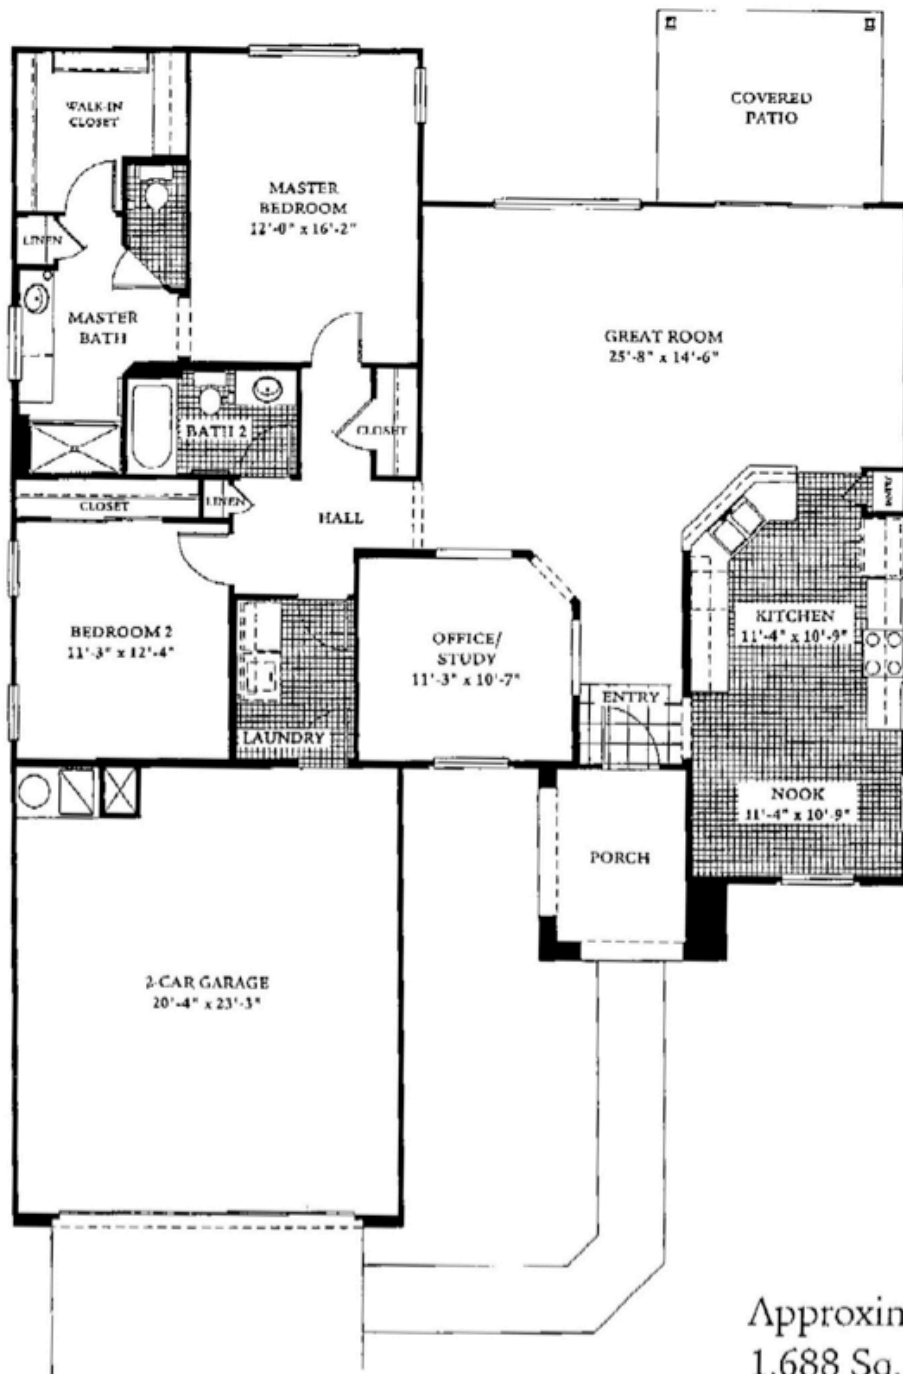

Sun City Grand Sycamore Floor Plan

Approximately
1,688 Sq. Ft.