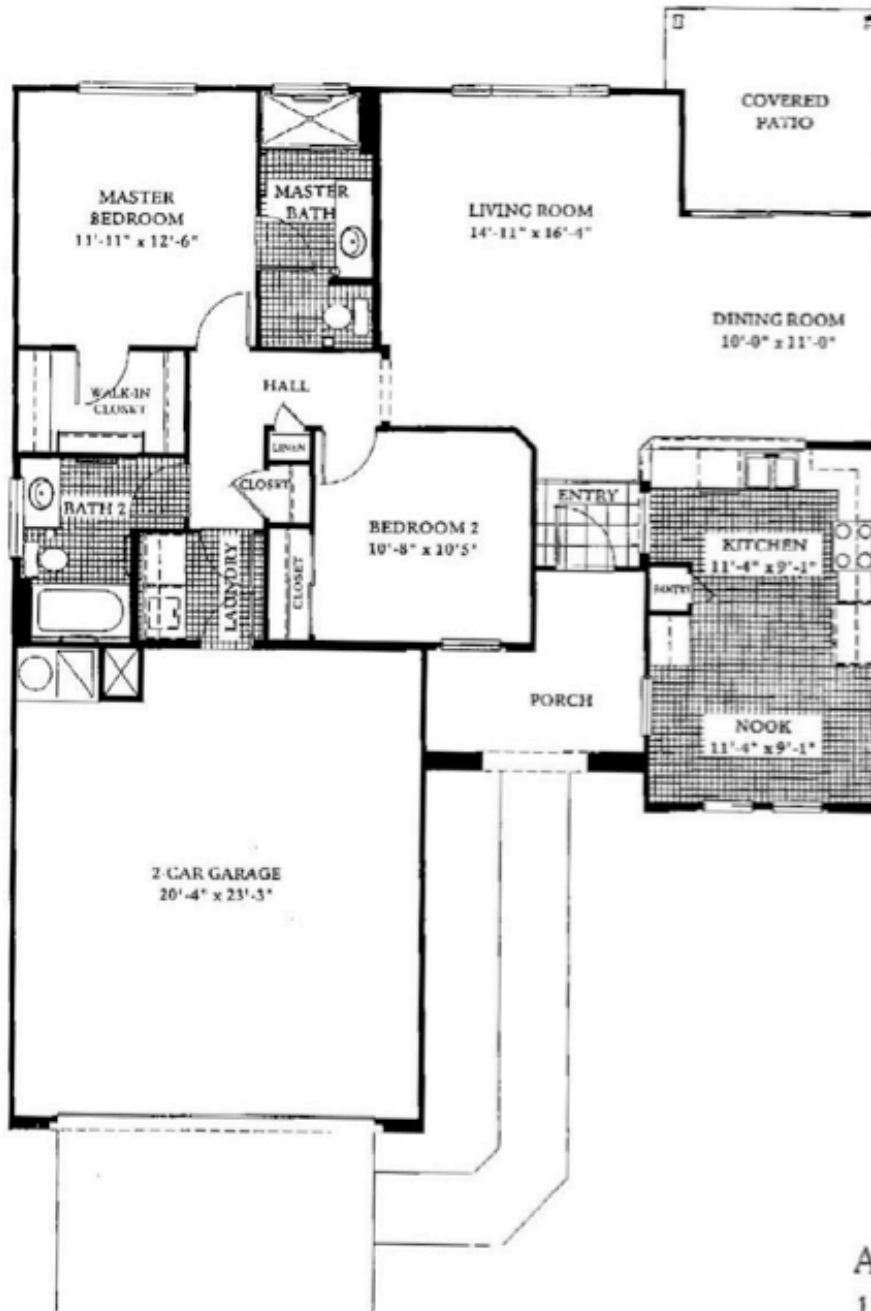

Sun City Grand Cypress Floor Plan

Approximate
1,246 Sq. Ft.