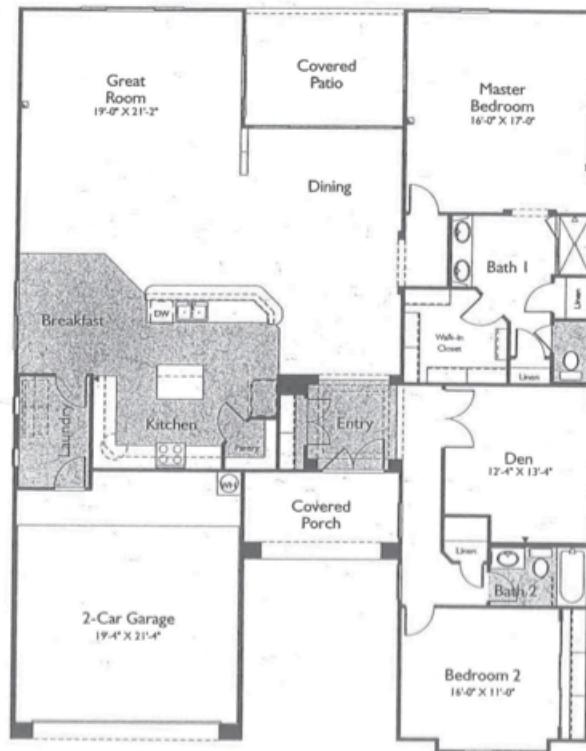

The Sonoran

Plan 9138
2268 Sq. Ft.

Highlights

- ▶ Great Room
- ▶ Elegant 10' Ceilings
- ▶ Double-Door Entry
- ▶ Formal Dining
- ▶ Popular Split Floor Plan
- ▶ 2 Bedrooms + Den
- ▶ 2 Baths
- ▶ 2-Car Garage
- ▶ Covered Patio