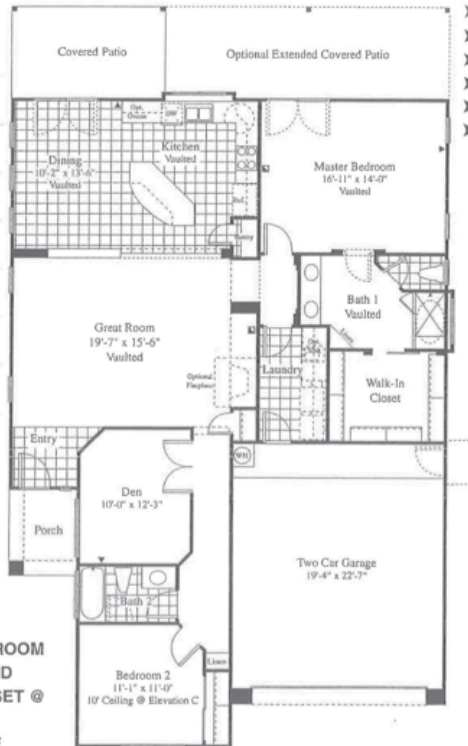

CORONADO

PLAN 9027

1,704 Sq. Ft.

OPTIONS

- LIBRARY I.L.O. DEN
- THIRD BEDROOM I.L.O. DEN
- GOLF CART GARAGE
- SHOWER I.L.O. TUB @ BATH 2
- EXTENDED COVERED PATIO
- FIREPLACE/ MEDIA

HIGHLIGHTS

- VAULTED CEILINGS
- LARGE MASTER BEDROOM
- HUGE KITCHEN ISLAND
- LARGE WALK-IN CLOSET @ MASTER BEDROOM
- EXTRA DEEP GARAGE

ARIZONA TRADITIONS
CORONADO FLOOR PLAN

Continental

SAME AS 3 CAR GARAGE LA POSADA